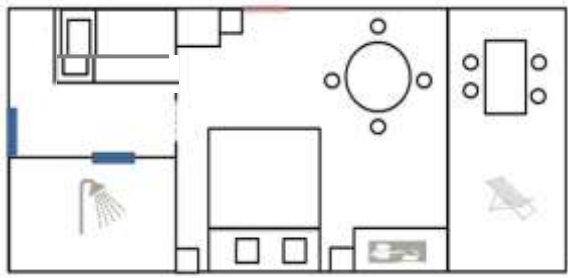

Bathroom

1 shower or 1 bath - shower, hair dryer, welcome kit

TV flat screen 82 cm with national and English channels

Free access @ **wifi Basic**

Web browsing - Email consultation

Private **Phone** - Safety Box

Bedding

double bed 160 x 200 – single bed 90 x 200

Balcony

Equipment : table and chairs, Parasol (summer) and lounge chair

Linen and towels provided

All apartments are different, plans are not contractual.

Studio 2 persons

Area : around 28 m²

Living-room / kitchen with 1 double bed or 2 single beds

Studio 3 persons

Area : around 30 m²

Living-room / kitchen with 1 double bed or 2 single beds
1 Single bed separated in the entrance

Studio 4 persons

Area : around 35 m²

Living-room / kitchen with 1 double bed or 2 single beds
1 bunk bed separated in the entrance

Bunk bed: Sleeping in height is not suitable for children under 6 years

We recommend this apartment model for families