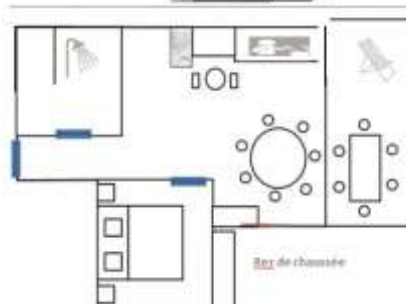

Studio 4 persons

Area : around 35 m²

Living-room / kitchen with 1 double bed or 2 single beds
1 bunk bed separated in the entrance

Bunk bed: Sleeping in height is not suitable for children under 6 years

We recommend this apartment model for families

2 Rooms-flat 4 persons Supérieur

Area : around 45 m²

Same level or duplex

Living-room / kitchen with 1 double bed or 2 single beds
1 separate bedroom with 2 single beds

2 Rooms-flat 5 persons Duplex

Area : around 45 m²

Duplex

Living-room / kitchen with 1 double bed
1 Bedroom Mezzanine with 3 single beds

4 Rooms-flat 6 persons Duplex

Area : around 70 m²

Duplex

Living-room / kitchen

1 bedroom with double bed

1 bathroom / wc

1 bedroom with 2 single beds

1 bedroom with 2 single beds
or 1 bunk bed

1 shower room / wc

← Or →