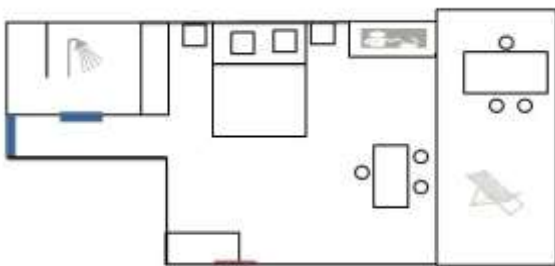

Bathroom

1 shower or 1 bath - shower, hair dryer, welcome kit

TV flat screen 82 cm with national and English channels

Free access @ **wifi Basic**

Web browsing - Email consultation

Private **Phone** - Safety Box

Bedding

double bed 160 x 200 – single bed 90 x 200

Balcony

Equipment : table and chairs, Parasol (summer) and lounge chair

Linen and towels provided

All apartments are different, plans are not contractual.

Studio 2 persons

Area : around 28 m²

Living-room / kitchen with 1 double bed or 2 single beds

Studio 3 persons

Area : around 30 m²

Living-room / kitchen with 1 double bed or 2 single beds
1 Single bed separated in the entrance

Studio 4 persons

Area : around 35 m²

Living-room / kitchen with 1 double bed or 2 single beds
1 bunk bed separated in the entrance

Bunk bed: Sleeping in height is not suitable for children under 6 years

We recommend this apartment model for families