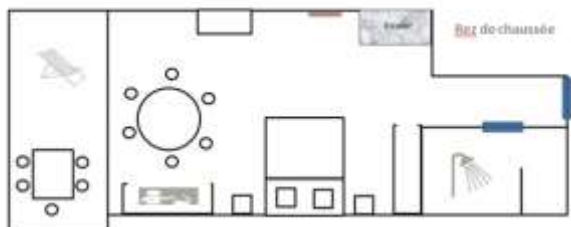

Area : around 45 m²

Duplex

Living-room / kitchen with 1 double bed
1 Bedroom Mezzanine with 3 single beds