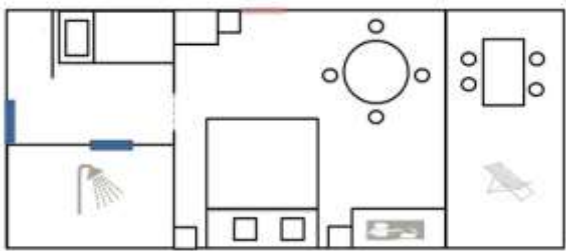

Bathroom

1 shower or 1 bath - shower, hair dryer, welcome kit

TV flat screen 82 cm with national and English channels

Free access @ **wifi Basic**

Web browsing - Email consultation

Private **Phone** - Safety Box

Bedding

double bed 160 x 200 – single bed 90 x 200

Balcony

Equipment : table and chairs, Parasol (summer) and lounge chair

Linen and towels provided

All apartments are different, plans are not contractual.

Studio 2 persons

Area : around 28 m²

Living-room / kitchen with 1 double bed or 2 single beds

Studio 3 persons

Area : around 30 m²

Living-room / kitchen with 1 double bed or 2 single beds
1 Single bed separated in the entrance